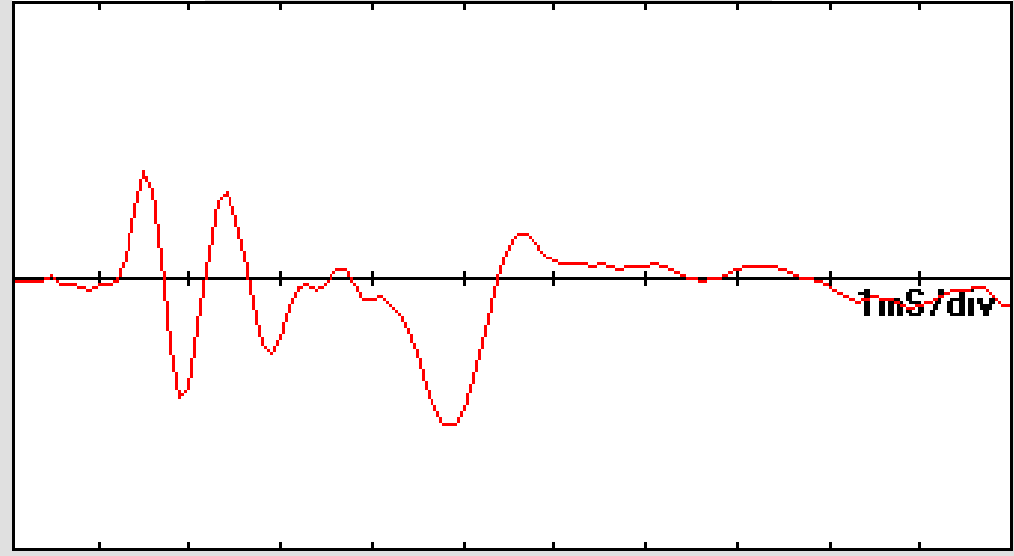

(L) Get BAER Data

(R) Get BAER Data

Right Ear

020 Scans

Zoom Out (1)

Zoom In (2)

Baseline Down

Medium Resolution