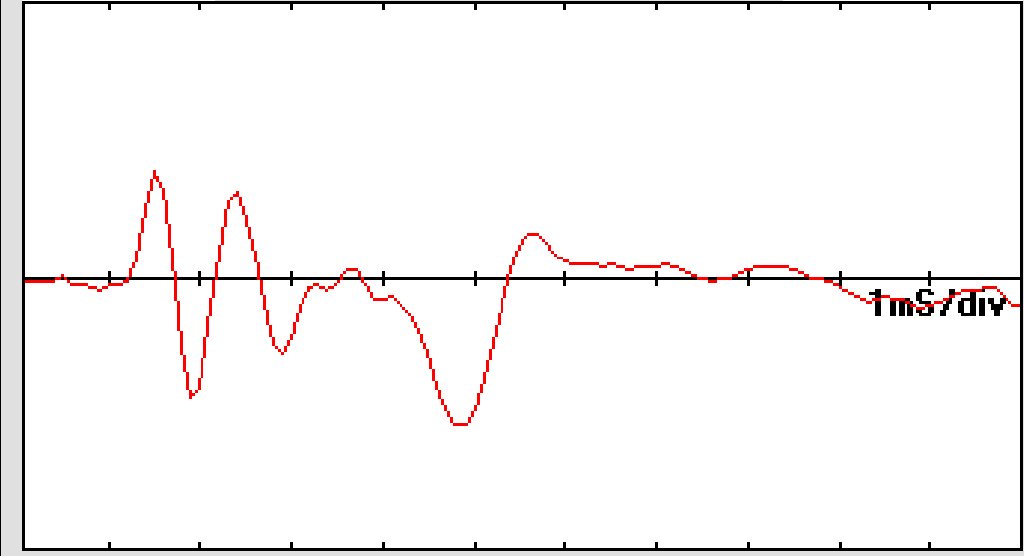

(L) Get BAER Data

(R) Get BAER Data

Right Ear

020 Scans

Zoom Out (1)

Zoom In (2)

Baseline Down

Medium Resolution

Baseline Up

Right Ear

020 Scans

Zoom Out (3)

Zoom In (4)

Baseline Down

Medium Resolution

Baseline Up